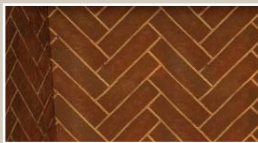

# TC36 See-Thru

Create your two-sided fireplace, where you want it.

BEIGE HERRINGBONE

HERITAGE RED BRICK

STACKED BRICK

TUSCAN

BLACK PORCELAIN

COFFEE BEAN BROWN PORCELAIN

CHALET SEE-THRU

TRANQUILITY

BLACK DIAMOND

## FIREPLACE FEATURES

- The original louver-free See-Thru Fireplace
- Mix and match Design-A-Fire choices of three fires and six firebox panels
- Clean Face with huge Ceramic "Disappearing" Glass
- Flush Hearth for the authentic look of a wood burning fire
- Maestro Control System with wall-mounted operation and elegant programmable handheld remote
- Universal Smart Home compatibility
- Electronic Ignition converts to Standing Pilot at the push of a button
- Natural Gas or Propane
- Battery back-up to operate during power outages
- Versatile installation up to 110' from an exterior wall with optional power venting
- Superior materials and construction
- Optional Clean View or Classic Screen

Town & Country's TC36 See-Thru Luxury DDV Fireplace. No louvers, no heavy trim, no raised hearth required. Just a beautiful fire with bold flames playing host in two rooms at once.

Design-A-Fire options behind the glass, and venting versatility create your two-sided fireplace, where you want it.