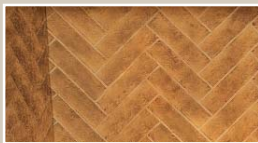

# TC36 See-Thru

Create your two-sided fireplace, where you want it.

BEIGE HERRINGBONE

HERITAGE RED BRICK

STACKED BRICK

TUSCAN

BLACK PORCELAIN

COFFEE BEAN BROWN PORCELAIN

CHALET SEE-THRU

TRANQUILITY

BLACK DIAMOND

## FIREPLACE FEATURES

- The original louver-free See-Thru Fireplace
- Mix and match Design-A-Fire choices of three fires and six firebox panels
- Clean Face with huge Ceramic "Disappearing" Glass
- Flush Hearth for the authentic look of a wood burning fire
- Maestro Control System with wall-mounted operation and elegant programmable handheld remote
- Universal Smart Home compatibility
- Electronic Ignition converts to Standing Pilot at the push of a button
- Natural Gas or Propane
- Battery back-up to operate during power outages
- Versatile installation up to 110' from an exterior wall with optional power venting
- Superior materials and construction
- Optional Clean View or Classic Screen

Town & Country's TC36 See-Thru Luxury DDV Fireplace. No louvers, no heavy trim, no raised hearth required. Just a beautiful fire with bold flames playing host in two rooms at once.

Design-A-Fire options behind the glass, and venting versatility create your two-sided fireplace, where you want it.