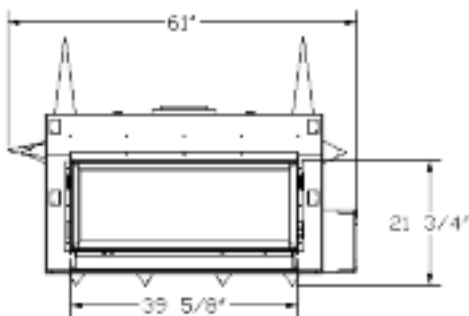

SPECIFICATIONS

BTU Input 47,200

Glass Frame Dimensions: Approx. 38" x 15"

Unit Depth: Approx 23"

Covered by Town & Country's industry leading Limited Lifetime Warranty

BLACK DIAMOND

TRANQUILITY

BLACK PORCELAIN