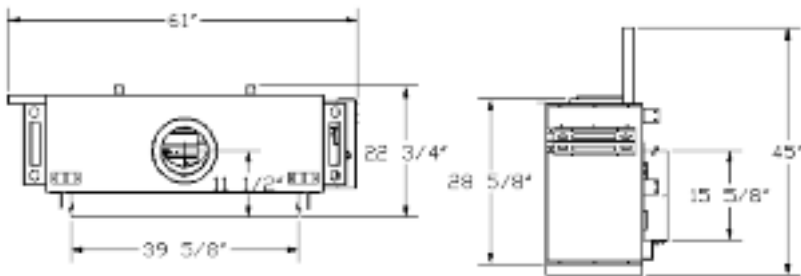

SPECIFICATIONS

BTU Input 47,200

Glass Frame Dimensions: Approx. 38" x 15"

Unit Depth: Approx 23"

Covered by Town & Country's industry leading Limited Lifetime Warranty

BLACK DIAMOND

TRANQUILITY

BLACK PORCELAIN